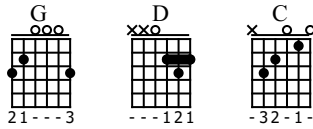

MY WORLD

Words by Harry L. Cribb

Music by Harry L. Cribb

Standard tuning

♩ = 120

S-Gt

G

mf
A no ther beer I in ten ded
A no ther day, but I'm blind ed

T
A
B

0 0 2 0 0 2 0

D

5
not to drink. A no ther thought of you
to the light. A no ther heart ache,

T
A
B

0 0 0 0 1 3 3 3

G C

9
I in ten ded not to think. A no ther night
that lived on thru the night. A no ther hope,