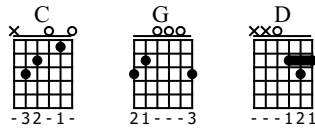

MY WORLD CHORUS

Standard tuning

♩ = 120

1 C

S-Gt

mf
My world with out you,

5 G

mf
I'll ne ver un der stand, with all the

9 D G

long nights, that seem to ne ver end.

13 C G

I want my world back, where you held my

17 G D

hand, my old world, where you

T
A
B 2 0 0 0 0

21 G