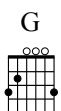

Thumb Builder 5

Steve Eulberg

Guitar

Musical notation for the first system, measures 1-2. The treble clef staff shows a melody of quarter notes: G4, A4, B4, G4, A4, B4, G4, A4, B4, G4. The guitar tablature shows: Measure 1: 0, 0, 0, 0, 2, 0; Measure 2: 0, 0, 0, 0, 2, 0. A '3' is written below the second measure of the tablature.

Gtr.

Musical notation for the second system, measures 3-4. The treble clef staff shows a melody of quarter notes: G4, A4, B4, G4, A4, B4, G4, A4, B4, G4. The guitar tablature shows: Measure 3: 1, 2, 1, 1, 0, 0; Measure 4: 1, 2, 1, 1, 0, 0. A '3' is written above the first measure of the treble staff.

E

D7/F#

Gtr.

Musical notation for the third system, measures 5-8. The treble clef staff shows a melody of quarter notes: G4, A4, B4, G4, A4, B4, G4, A4, B4, G4. The guitar tablature shows: Measure 5: 0, 0, 0, 2, 2, 0; Measure 6: 0, 0, 0, 2, 2, 0; Measure 7: 1, 1, 1, 0, 0, 2; Measure 8: 1, 1, 1, 0, 0, 2. A '5' is written above the first measure of the treble staff.

G

Gtr.

Musical notation for the fourth system, measures 9-9. The treble clef staff shows a whole note G4. The guitar tablature shows a whole note 0.