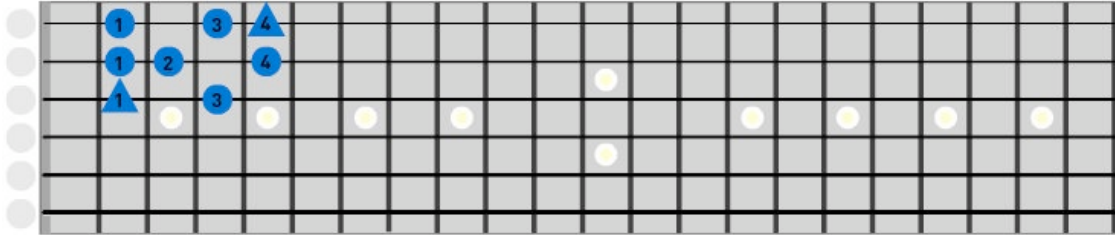

## 2 Major Scale Patterns that cross the B String

Starting with 1<sup>st</sup> finger going up; 4<sup>th</sup> Finger coming down:

Major Scale (across B) Start at Top

[www.guitarfu.com/tools/fretboard/](http://www.guitarfu.com/tools/fretboard/)

Starting with Pinky Finger going up, 2<sup>nd</sup> finger coming down:

Major Scale Pattern (over B string)

[www.guitarfu.com/tools/fretboard/](http://www.guitarfu.com/tools/fretboard/)