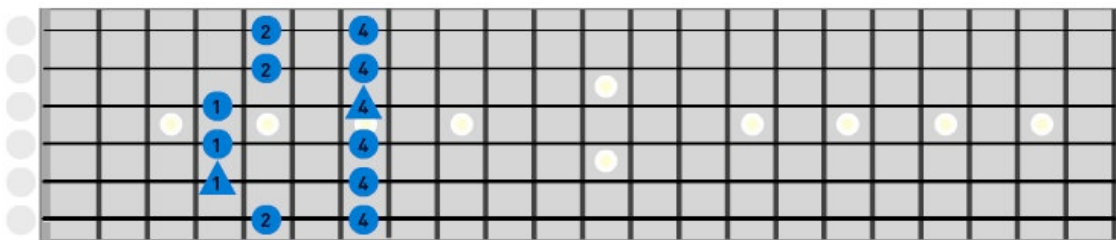

Caged System Scale Shapes and their ROOT note locations within the shapes

CAGED Major Pentatonic "C" Shape (e.g. F)

www.guitarfu.com/tools/fretboard/

CAGED Major Pentatonic "A" Shape (e.g. C)

www.guitarfu.com/tools/fretboard/

CAGED Major Pentatonic "G" Shape (e.g. A)

www.guitarfu.com/tools/fretboard/

Major Pentatonic "E" Shape (e.g. A)

www.guitarfu.com/tools/fretboard/

Major Pentatonic "D" Shape (e.g. F)