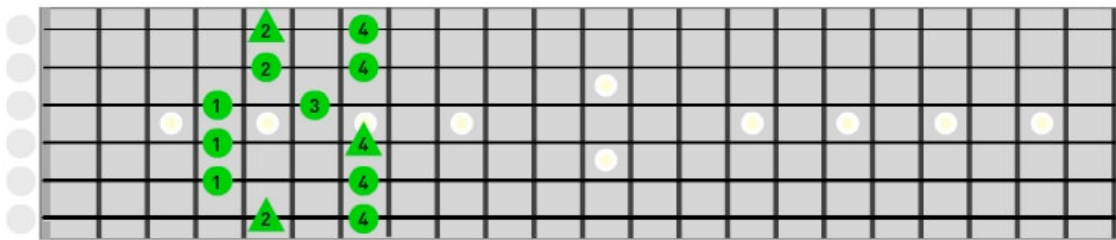

Caged System Scale Shapes and their ROOT note locations within the shapes

CAGED Major Pentatonic "C" Shape (e.g. F)

www.guitarfu.com/tools/fretboard/

CAGED Major Pentatonic "A" Shape (e.g. C)

www.guitarfu.com/tools/fretboard/

CAGED Major Pentatonic "G" Shape (e.g. A)

www.guitarfu.com/tools/fretboard/

Major Pentatonic "E" Shape (e.g. A)

www.guitarfu.com/tools/fretboard/

Major Pentatonic "D" Shape (e.g. F)