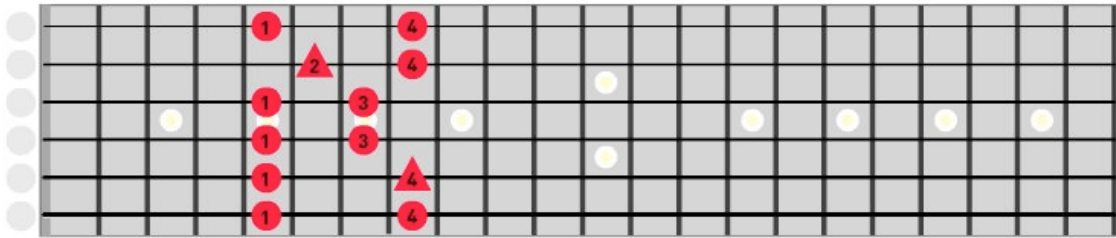

Caged System Scale Shapes and their ROOT note locations within the shapes

CAGED Major Pentatonic "C" Shape (e.g. F)

www.guitarfu.com/tools/fretboard/

CAGED Major Pentatonic "A" Shape (e.g. C)

www.guitarfu.com/tools/fretboard/

CAGED Major Pentatonic "G" Shape (e.g. A)

www.guitarfu.com/tools/fretboard/

Major Pentatonic "E" Shape (e.g. A)

www.guitarfu.com/tools/fretboard/

Major Pentatonic "D" Shape (e.g. F)