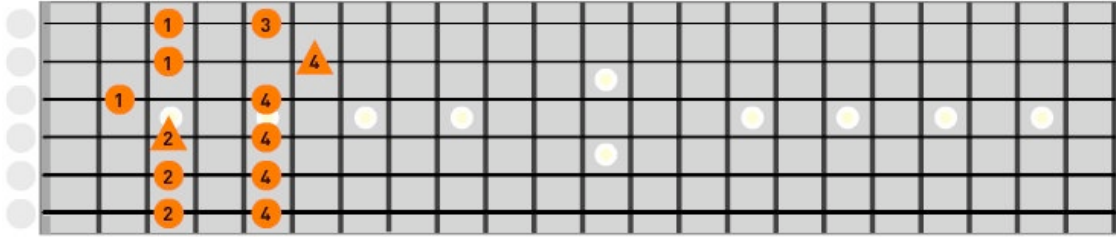

Caged System Scale Shapes and their ROOT note locations within the shapes

CAGED Major Pentatonic "C" Shape (e.g. F)

www.guitarfu.com/tools/fretboard/

CAGED Major Pentatonic "A" Shape (e.g. C)

www.guitarfu.com/tools/fretboard/

CAGED Major Pentatonic "G" Shape (e.g. A)

www.guitarfu.com/tools/fretboard/

Major Pentatonic "E" Shape (e.g. A)

www.guitarfu.com/tools/fretboard/

Major Pentatonic "D" Shape (e.g. F)