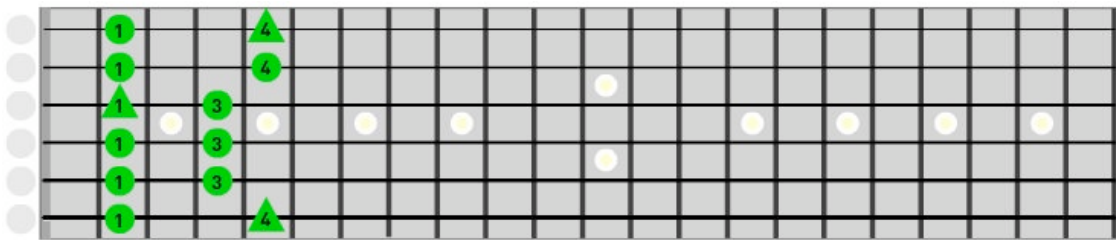

Caged System Scale Shapes and their ROOT note locations within the shapes

CAGED Major Pentatonic "C" Shape (e.g. F)

www.guitarfu.com/tools/fretboard/

CAGED Major Pentatonic "A" Shape (e.g. C)

www.guitarfu.com/tools/fretboard/

CAGED Major Pentatonic "G" Shape (e.g. A)

www.guitarfu.com/tools/fretboard/

Major Pentatonic "E" Shape (e.g. A)

www.guitarfu.com/tools/fretboard/

Major Pentatonic "D" Shape (e.g. F)